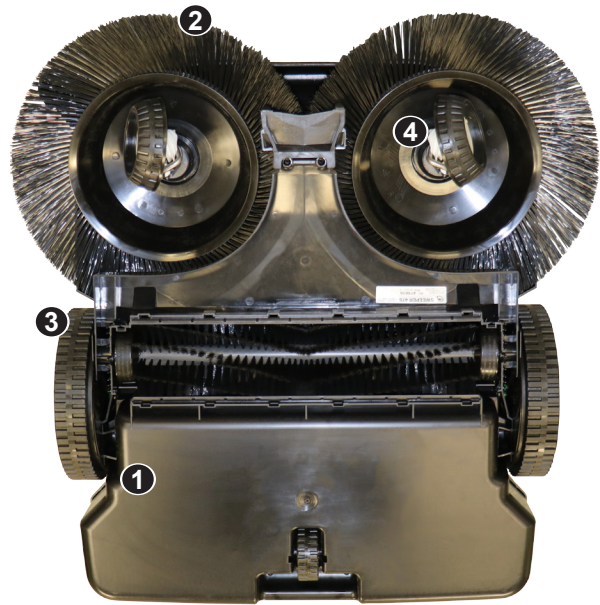

# Sidewinder 30

Mechanical Sweeper

For quick retrieval of trash and litter, the Sidewinder 30 is built for indoor or outdoor use, in damp or dry conditions. Lightweight and maneuverable, the Sidewinder 30 is ideal for shopping malls, movie theatres, supermarkets, warehouses, and parking lots.

- The 30-inch sweeping path makes quick work of hard surface clean-up jobs—five times faster than push brooms.
- The removable hopper makes emptying the machine quick and easy.
- Two side brooms make sure that dirt along walls and curbs is picked up by the main brush.
- An 8-position adjustment knob allows the operator to keep the Sidewinder 30 working at the proper brush height.

# Sidewinder 30 Specifications

<b>Sweeping Path</b>	30 in (76 cm) main and side brooms combined
Main Broom	18 in (46 cm)
Side Brooms	15 in (38 cm) overlaps main brush
<b>Drive</b>	Manual
<b>Dust Control</b>	Rubber seals
<b>Construction</b>	
Frame	Injection-molded polyethylene
Hopper	Injection-molded polyethylene
Hopper Capacity	13.2 gal (50 L)
Main Broom	Nylon
Side Broom	Nylon
Wheels	Two 10 in (25 cm)
Caster	Two 4 in (10 cm)
<b>Controls</b>	8-Position height adjustment
<b>Dimensions</b>	
Handle Height	37 in (94 cm)
Body Height	11 in (28 cm)
Length	54.5 in (114 cm)
Width With Broom	31.5 in (80 cm)
<b>Weight</b>	
Machine	44 lbs (20 kg)
Shipping	47 lbs (21.3 kg)
<b>Shipping Class</b>	100
<b>Warranty</b>	1 year limited
<b>Productivity</b>	34,400 sq ft/hour (3,195 m <sup>2</sup> )

- ❶ The rugged injection molded polyethylene body and hopper stands up to years of use.
- ❷ The two side brooms sweep the dirt and debris away from walls and curbs into the pick-up path of the brushes.
- ❸ Large wheels provide excellent traction both indoors and out.
- ❹ Two swivel casters make the Sidewinder 30 extremely maneuverable.