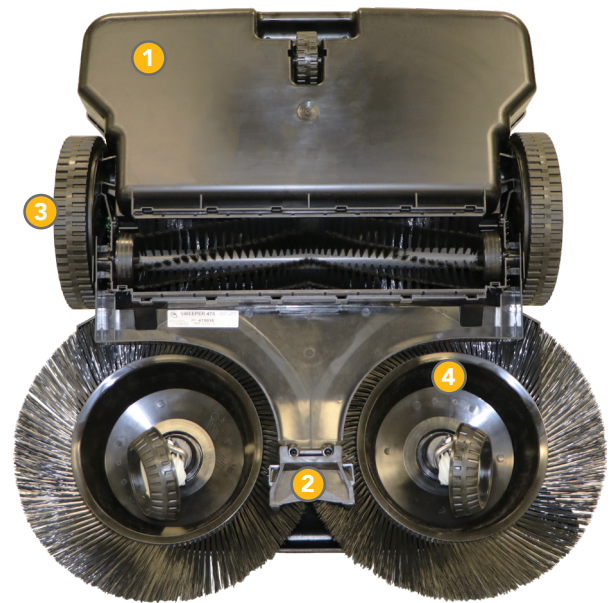

NSS Enterprises, Inc.

30-INCH PUSH SWEEPER

SIDEWINDER 30

For quick removal of trash and litter, use the Sidewinder 30. Built for indoor and outdoor environments, the Sidewinder 30 works in damp or dry condition. Lightweight and maneuverable, the Sidewinder 30 is ideal for shopping malls, movie theaters, supermarkets, warehouses and parking lots.

- Improve productivity. The Sidewinder 30 makes quick work of hard surface clean-up. Up to five times faster than a push broom.
- Easy to use. The debris hopper has a built-in carrying handle making emptying the machine easy.
- Efficient. The side brooms sweep along walls and curbs, letting you clean right to the edge on both sides of the machine.

SIDEWINDER 30

Cleaning Path	30 inches (76 cm)
Main Broom	18 inches (46 cm)
Side Broom	15 inches (38 cm)
Debris Capacity	13.2 gallons (50 L)
Brush Motor	Belt-driven from rear wheels
Wheels	Front Casters: 2 x 4 in (10 cm) Rear Wheels, 2 x 10 in (25 cm)
Sound Level	56 dBA
Dimensions L x W x H	54.5 x 31.5 x 37 inches 114 x 80 x 94 cm
Weight Machine Shipping	44 lbs (20 kg) 47 lbs (21 kg)
Shipping Class	100
Warranty	1 years parts, 1 year labor
Productivity Practical	34,400 ft ² /hr (3,195 m ² /hr)

1. The rugged injection molded polyethylene body and hopper stands up to years of use.
2. The two side brooms sweep dirt and debris away from walls and curbs into the pickup path of the main broom.
3. Large wheels provide excellent traction both indoors and out.
4. Two swivel casters make the Sidewinder 30 extremely maneuverable.